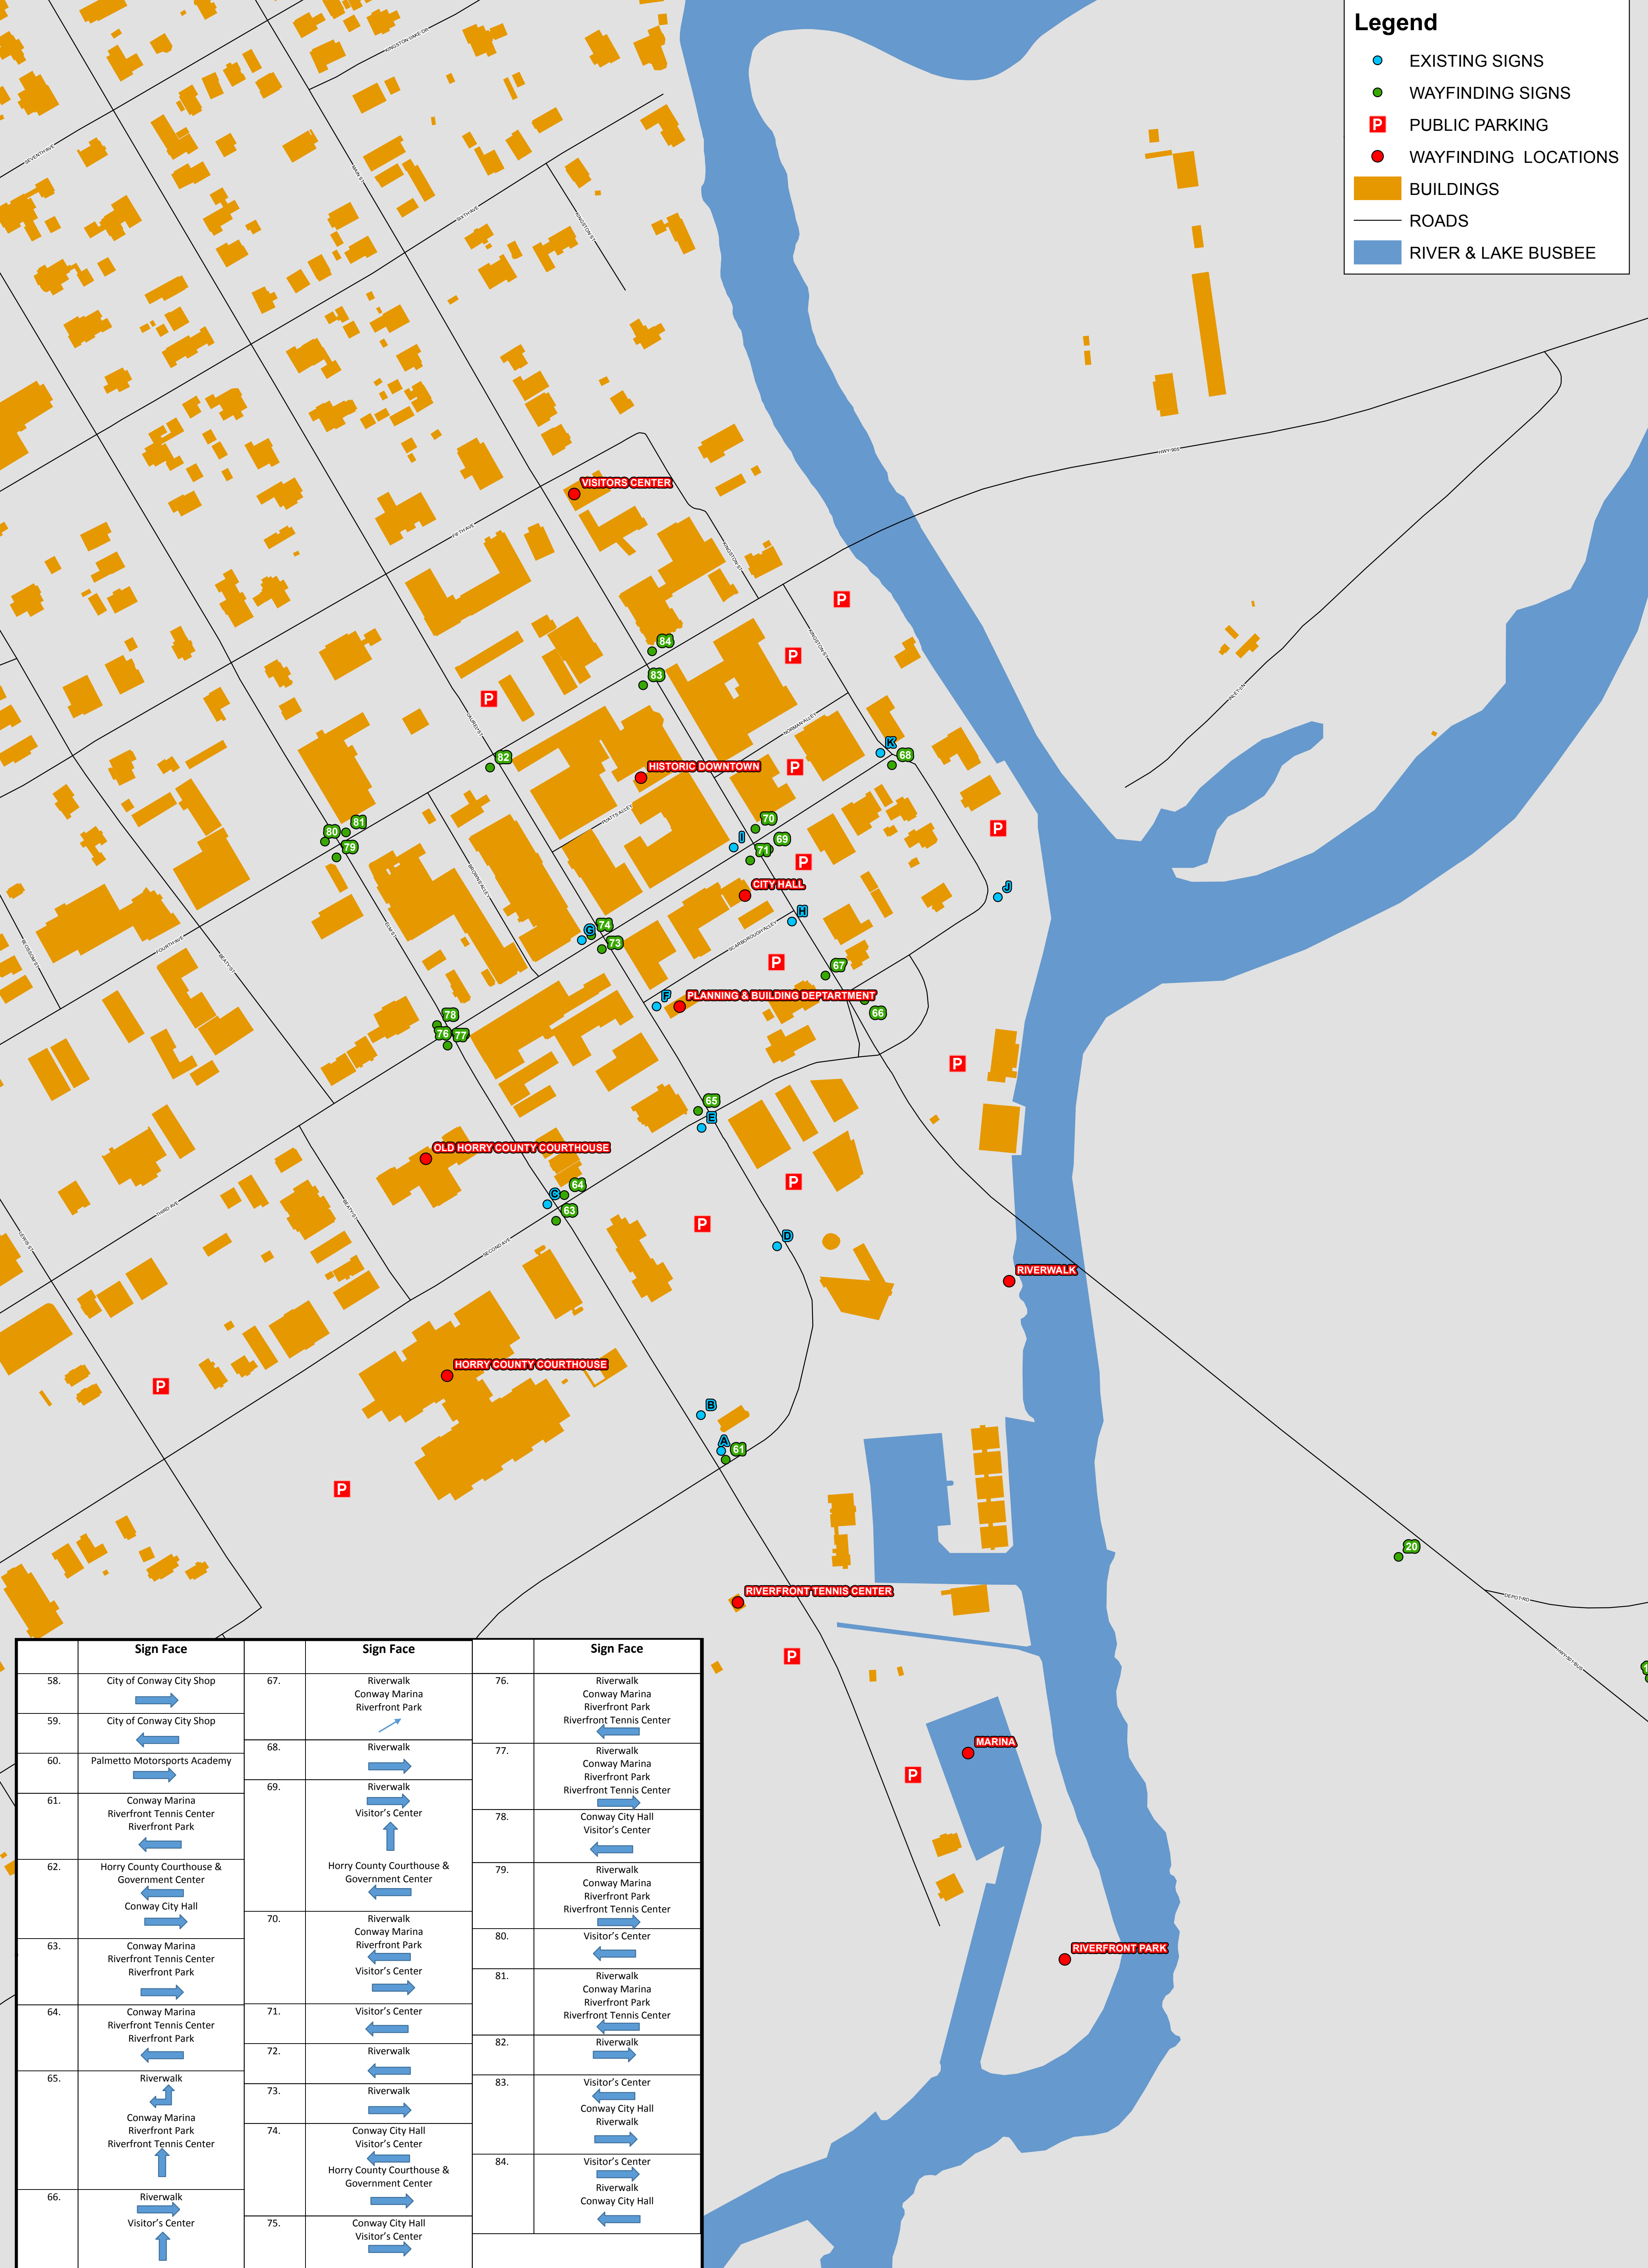

Legend

- EXISTING SIGNS
- WAYFINDING SIGNS
- P PUBLIC PARKING
- WAYFINDING LOCATIONS
- BUILDINGS
- ROADS
- RIVER & LAKE BUSBEE

Sign Face	Sign Face	Sign Face
58. City of Conway City Shop →	67. Riverwalk Conway Marina Riverfront Park ↙	76. Riverwalk Conway Marina Riverfront Park Riverfront Tennis Center ←
59. City of Conway City Shop ←	68. Riverwalk →	77. Riverwalk Conway Marina Riverfront Park Riverfront Tennis Center ←
60. Palmetto Motorsports Academy →	69. Riverwalk Visitor's Center ↑	78. Conway City Hall Visitor's Center ←
61. Conway Marina Riverfront Tennis Center Riverfront Park ←	70. Horry County Courthouse & Government Center ←	79. Riverwalk Conway Marina Riverfront Park Riverfront Tennis Center ←
62. Horry County Courthouse & Government Center ←	71. Riverwalk Conway Marina Riverfront Park Visitor's Center ←	80. Visitor's Center ←
63. Conway Marina Riverfront Tennis Center Riverfront Park →	72. Visitor's Center ←	81. Riverwalk Conway Marina Riverfront Park Riverfront Tennis Center ←
64. Conway Marina Riverfront Tennis Center Riverfront Park ←	73. Riverwalk ←	82. Riverwalk ←
65. Riverwalk ↙	74. Conway City Hall Visitor's Center ←	83. Visitor's Center Conway City Hall Riverwalk →
66. Riverwalk Visitor's Center ↑	75. Horry County Courthouse & Government Center →	84. Visitor's Center →
		84. Riverwalk Conway City Hall ←

Disclaimer: This map is a graphic representation only. It is NOT a survey. All efforts have been made to ensure its accuracy. However, the City of Conway disclaims all responsibility & liability for the use of this map.

DOWNTOWN LOCATIONS FOR WAYFINDING SIGNAGE PLAN