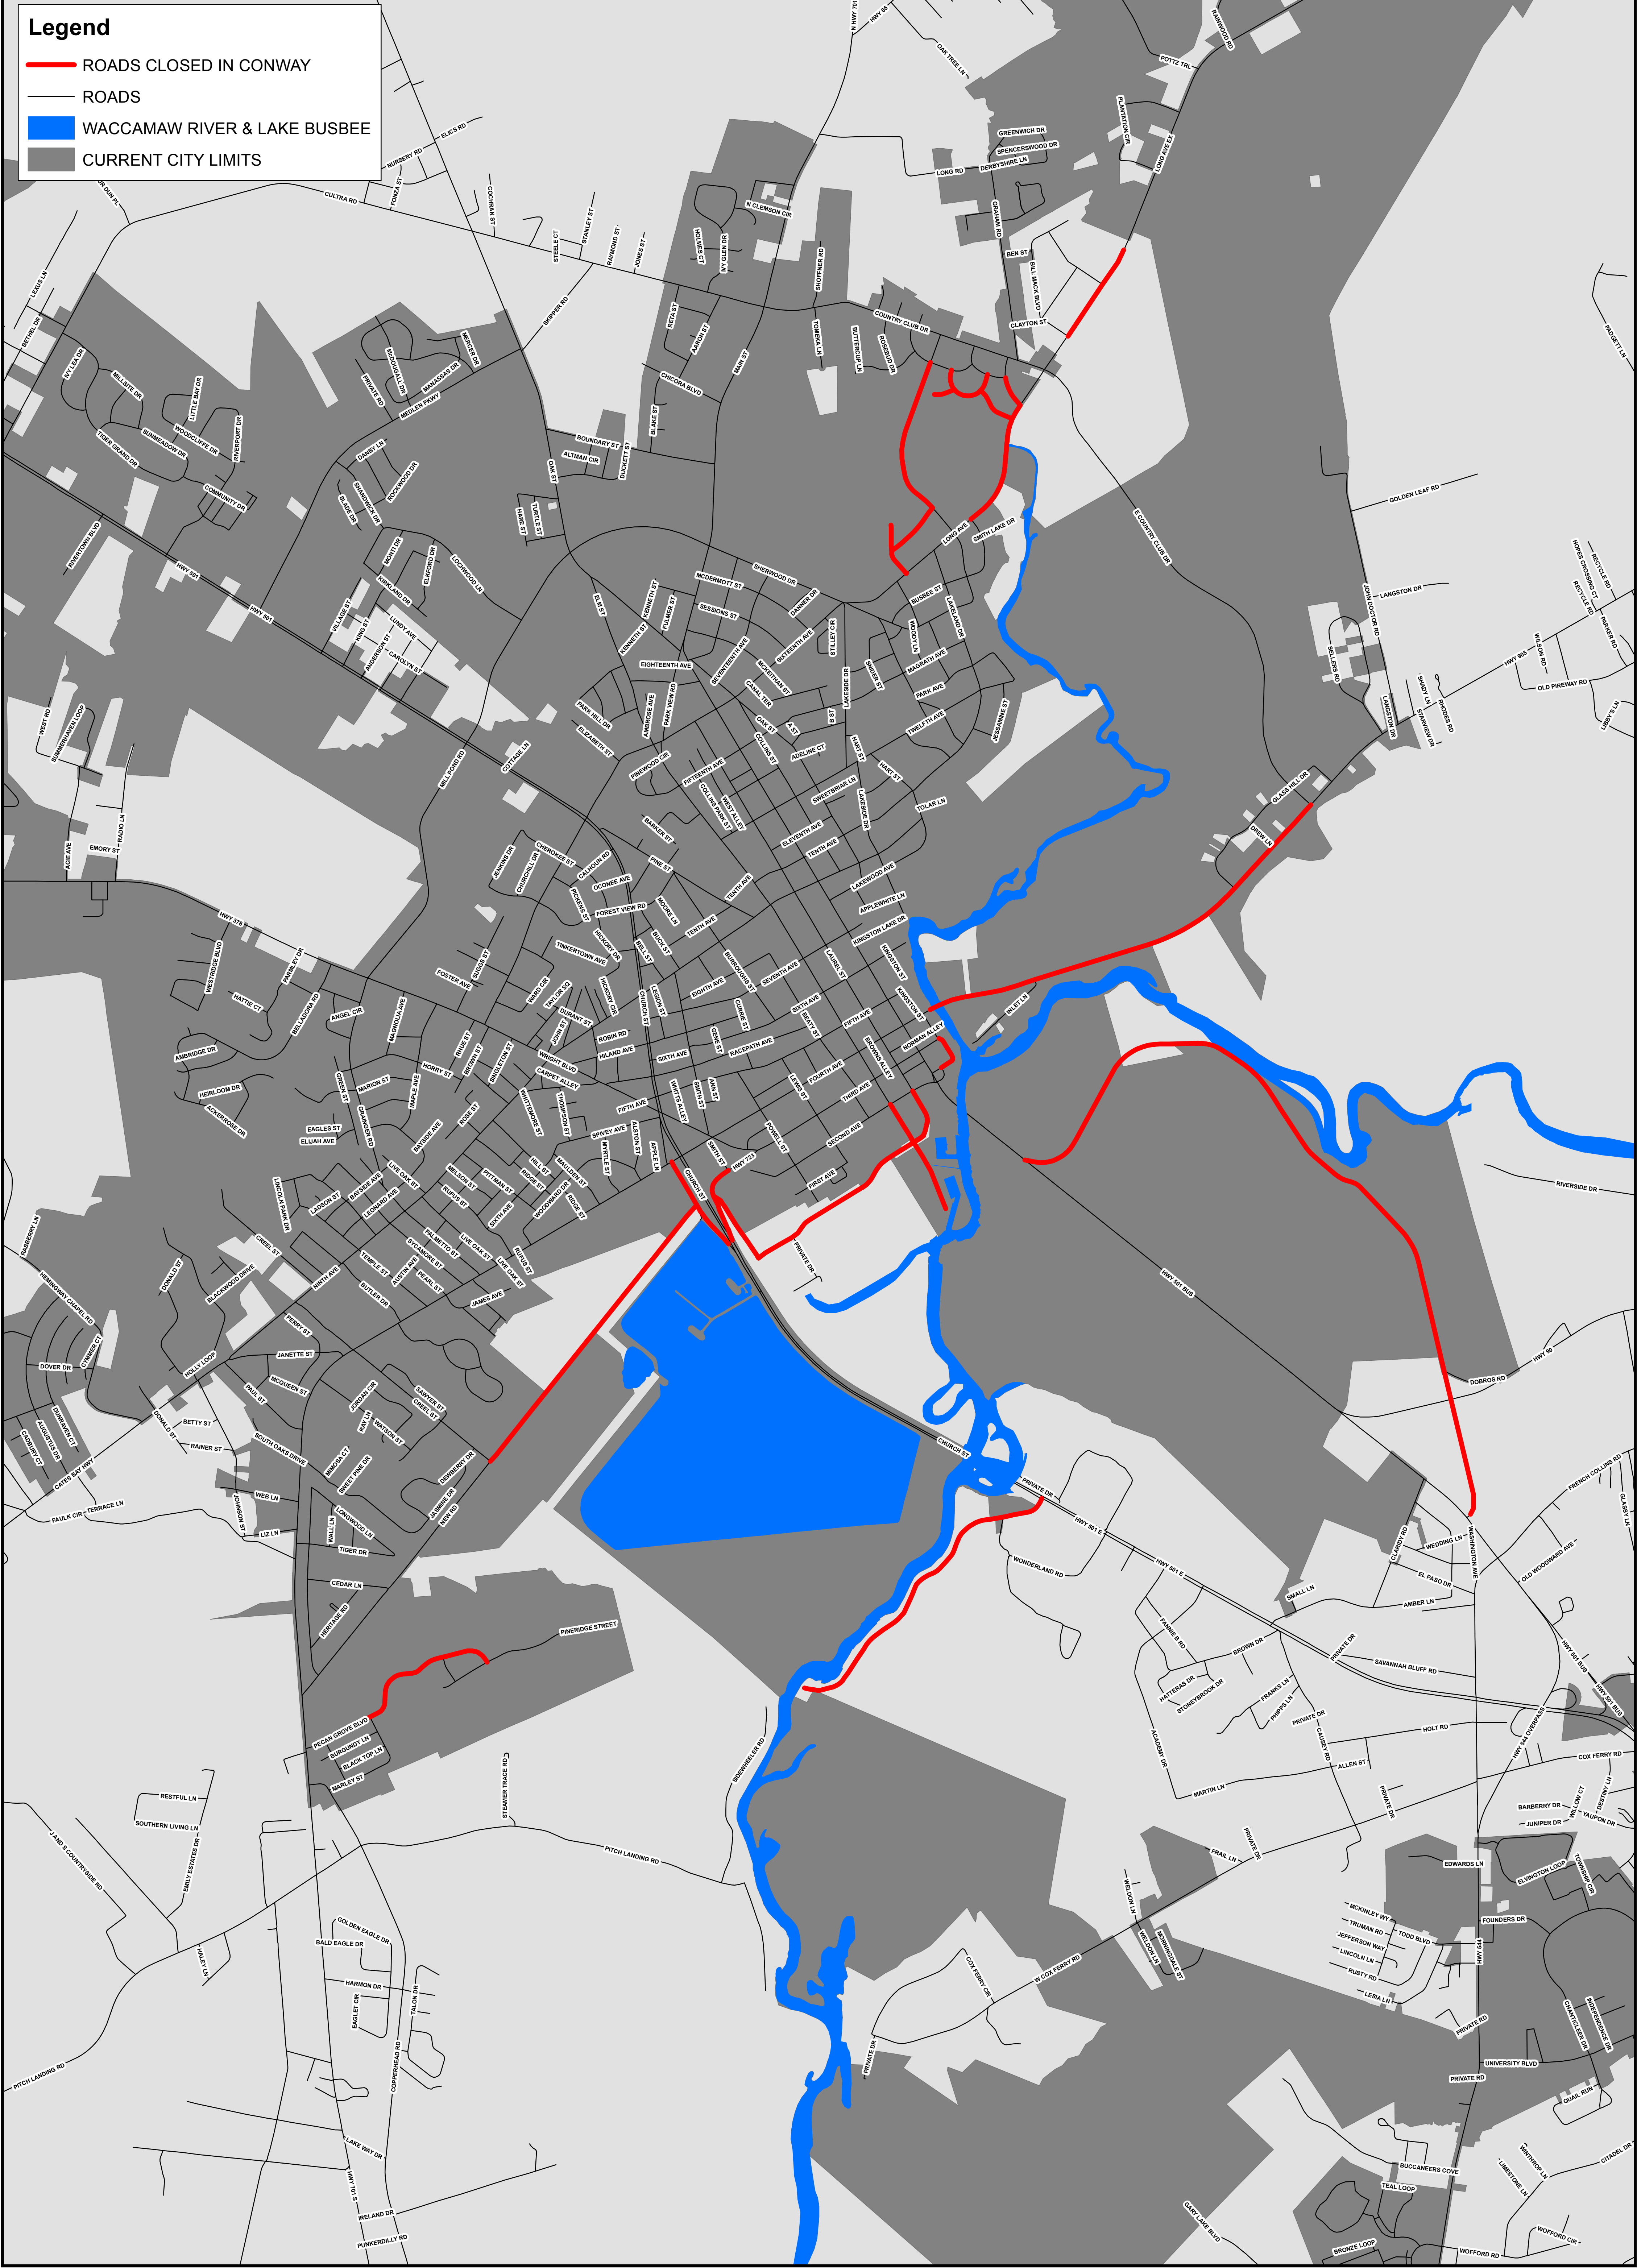

**Legend**

- ROADS CLOSED IN CONWAY
- ROADS
- WACCAMAW RIVER & LAKE BUSBEE
- CURRENT CITY LIMITS

Disclaimer: This map is a graphic representation only. It is NOT a survey. All efforts have been made to ensure its accuracy. However, the City of Conway disclaims all responsibility & liability for the use of this map.

**ROADS CLOSED IN CONWAY AS OF 1:00 PM ON 10-5-2018**